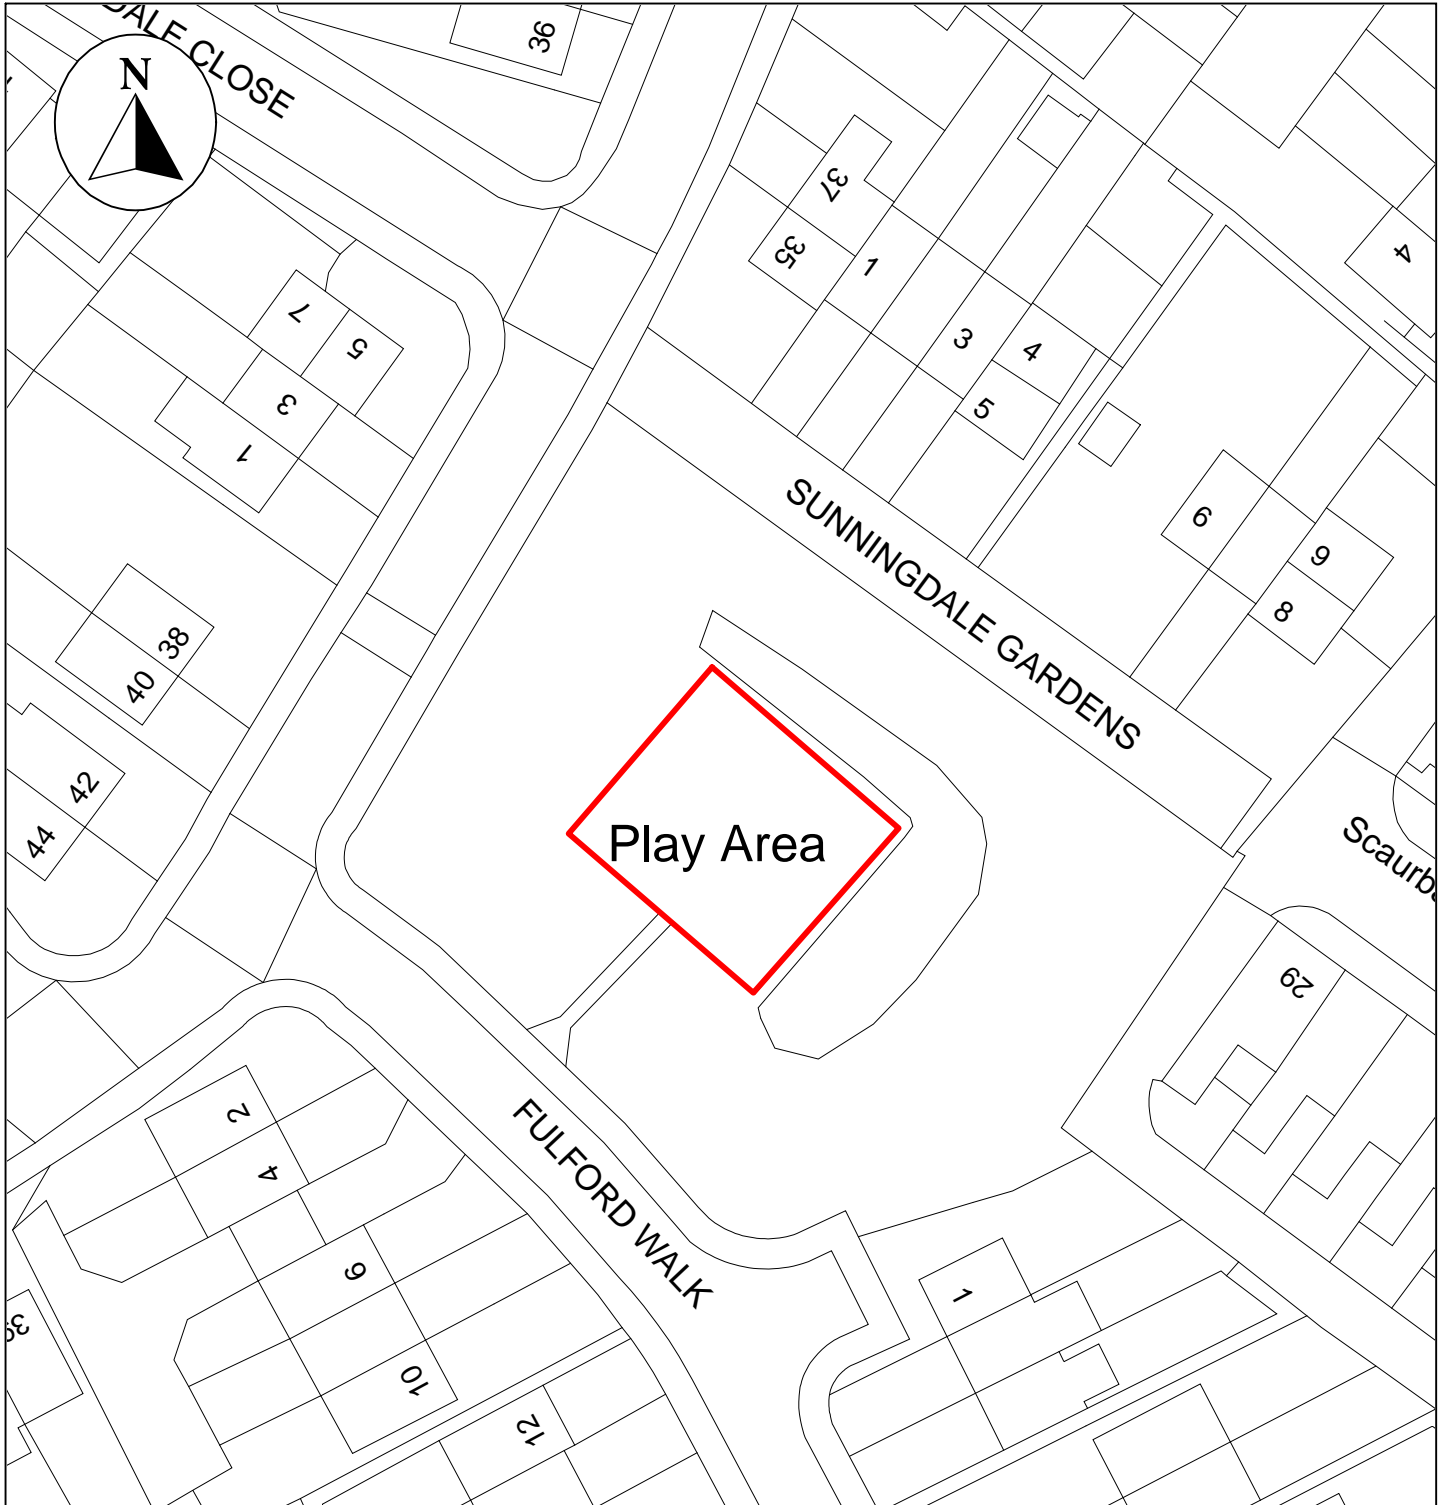

Public Space Protection Order Cumberland Council 2024

ANTI-SOCIAL BEHAVIOUR CRIME AND
POLICING ACT 2014

Land at Fulford Walk, Carlisle, CA3 9RA

Neighbourhoods
Education and Enforcement
Allerdale House
Workington
CA14 3YJ

Scale: 1 : 500
Date: February 2024

©crown copyright database rights 2024
ordnance survey AC0000861732